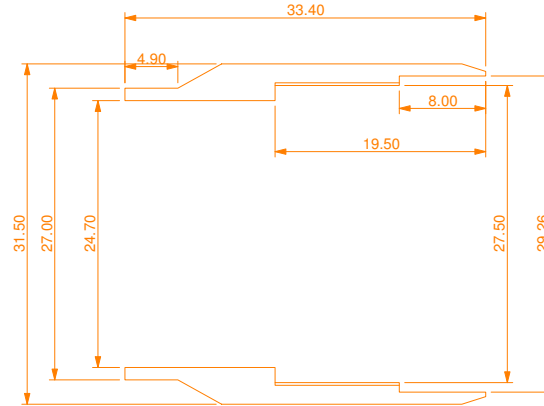

Seating plane of tube

Eyepiece tube extension (alum.)

Reticle holder lock ring (brass)

Reticle holder (alum.)

Reticle retaining ring (brass)

Eyepiece adjustment tube (alum.)

Bottom mount (alum.)