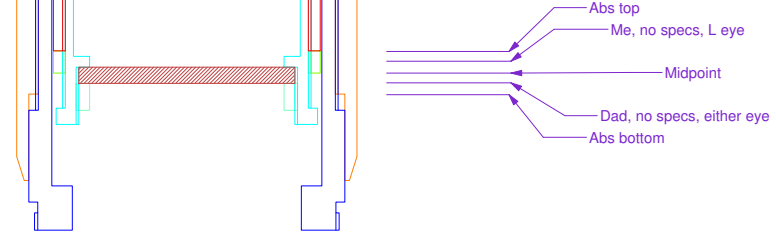

Seating plane of tube

Eyepiece tube extension (alum.)

Reticle holder lock ring (brass)

Reticle holder (alum.)

Reticle retaining ring (brass)

Eyepiece adjustment tube (alum.)

Bottom mount (alum.)