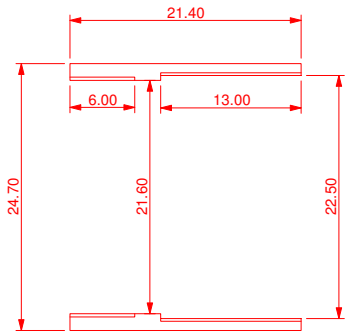

Seating plane of tube

Eyepiece tube extension (alum.)

Reticle holder lock ring (brass)

Reticle holder (alum.)

Reticle retaining ring (brass)

Eyepiece adjustment tube (alum.)

Bottom mount (alum.)