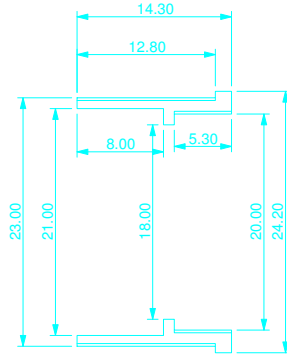

Seating plane of tube

Eyepiece tube extension (alum.)

Reticle holder lock ring (brass)

Reticle holder (alum.)

Reticle retaining ring (brass)

Eyepiece adjustment tube (alum.)

Bottom mount (alum.)