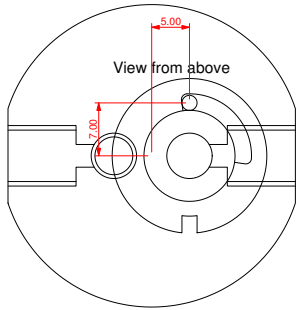

Knob

View from below (as milling)

Soda bottle top with valve

2012-09-22